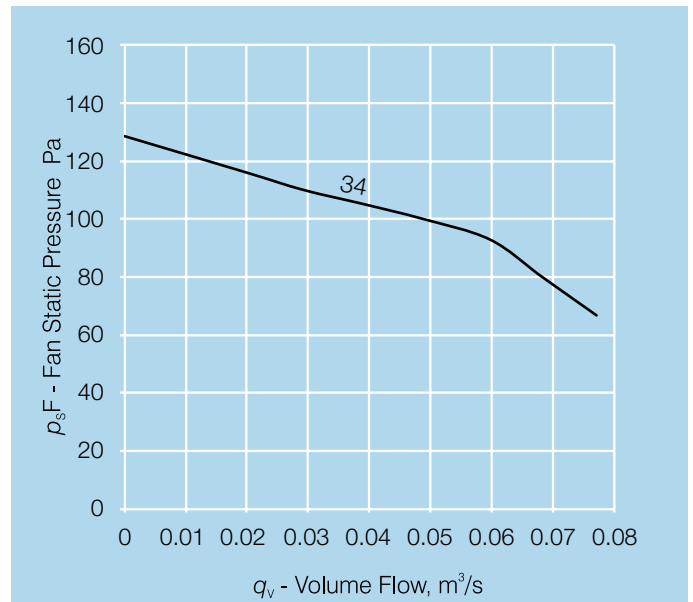

Technical Data

HBC SERIES

Model Number HBC...	Fan Speed, rps	Free Air m ³ /sec	Avg. dB(A) @ 3m	Watts	FLC, A
24	13.4	0.041	36	21	0.11
34	13.4	0.075	40	38	0.19
44	15.5	0.092	41	45	0.22

How To Order

Dimensions