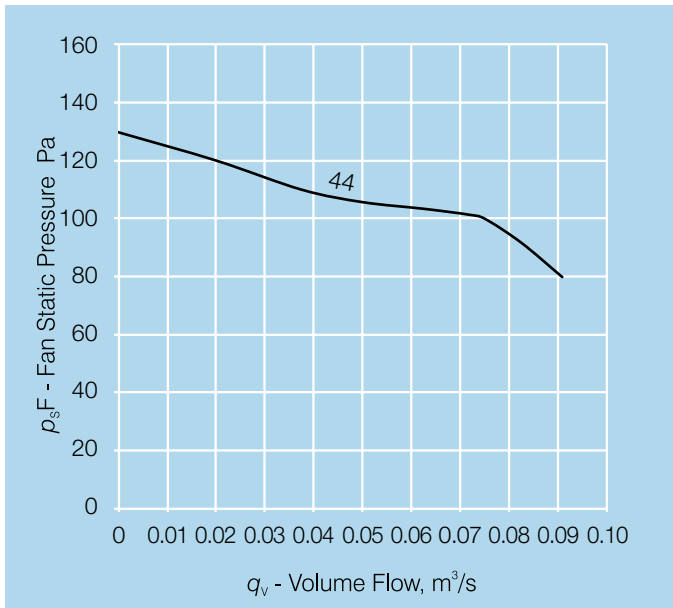

Technical Data

HBC SERIES

Model Number HBC...	Fan Speed, rps	Free Air m ³ /sec	Avg. dB(A) @ 3m	Watts	FLC, A
24	13.4	0.041	36	21	0.11
34	13.4	0.075	40	38	0.19
44	15.5	0.092	41	45	0.22

How To Order

Dimensions