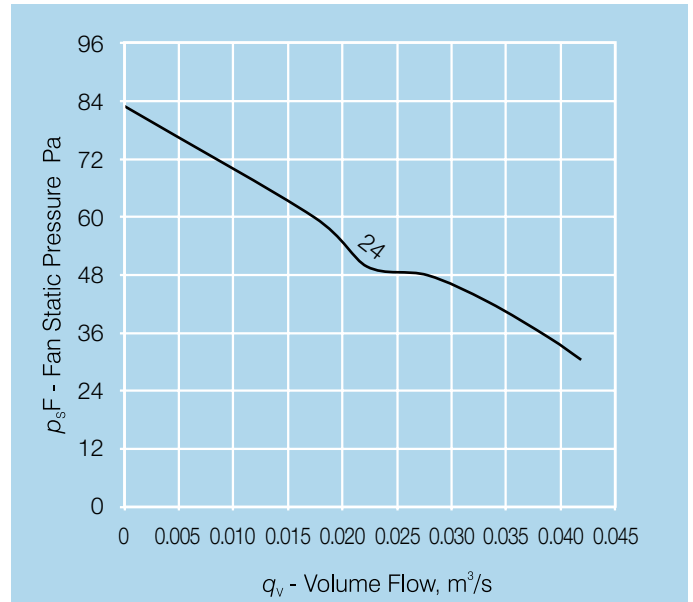

Technical Data

HBC SERIES

Model Number HBC...	Fan Speed, rps	Free Air m ³ /sec	Avg. dB(A) @ 3m	Watts	FLC, A
24	13.4	0.041	36	21	0.11
34	13.4	0.075	40	38	0.19
44	15.5	0.092	41	45	0.22

How To Order

Dimensions